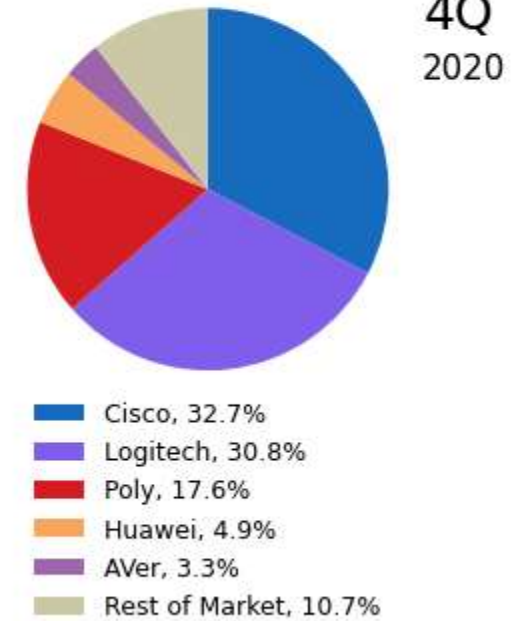

ПОЧТИ ТРЕТЬ МИРОВОГО РЫНКА ВИДЕОТЕРМИНАЛОВ ПО ДОХОДАМ

UC Market Tracker - Traditional & USB Video

Worldwide Revenue for 1Q 2019 to 4Q 2020

Source: Synergy Research Group