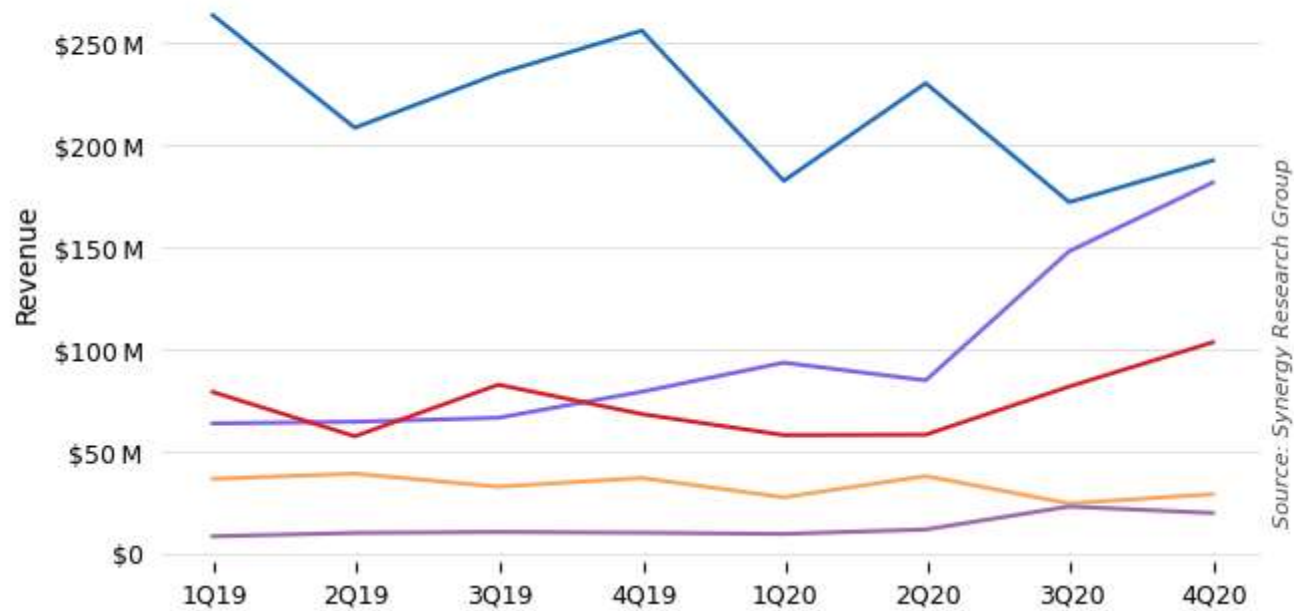

ПОЧТИ ТРЕТЬ МИРОВОГО РЫНКА ВИДЕОТЕРМИНАЛОВ ПО ДОХОДАМ

UC Market Tracker - Traditional & USB Video

Worldwide Revenue for 1Q 2019 to 4Q 2020

Source: Synergy Research Group