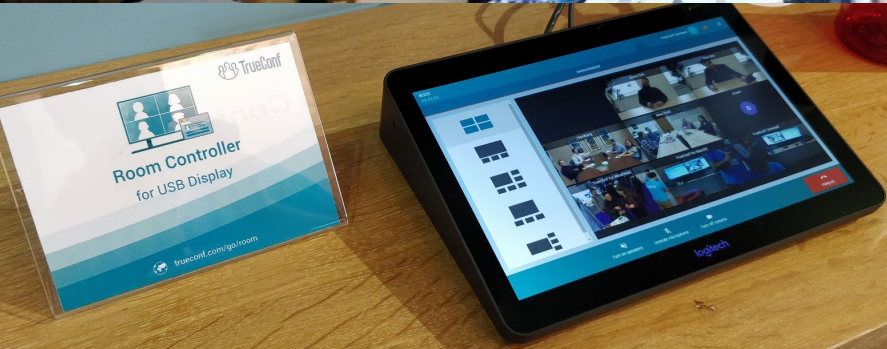

TrueConf Room

4K из коробки

AL
M

University of Oriente, Santiago de Cuba

University staff commends high quality of communication, cross-platform capability and competent technical support. TrueConf Server was extremely easy to deploy, while TrueConf accounts were distributed among multiple employees throughout the university branches. Employees use their own PCs with mobile devices with installed TrueConf application to connect to the server and participate in video