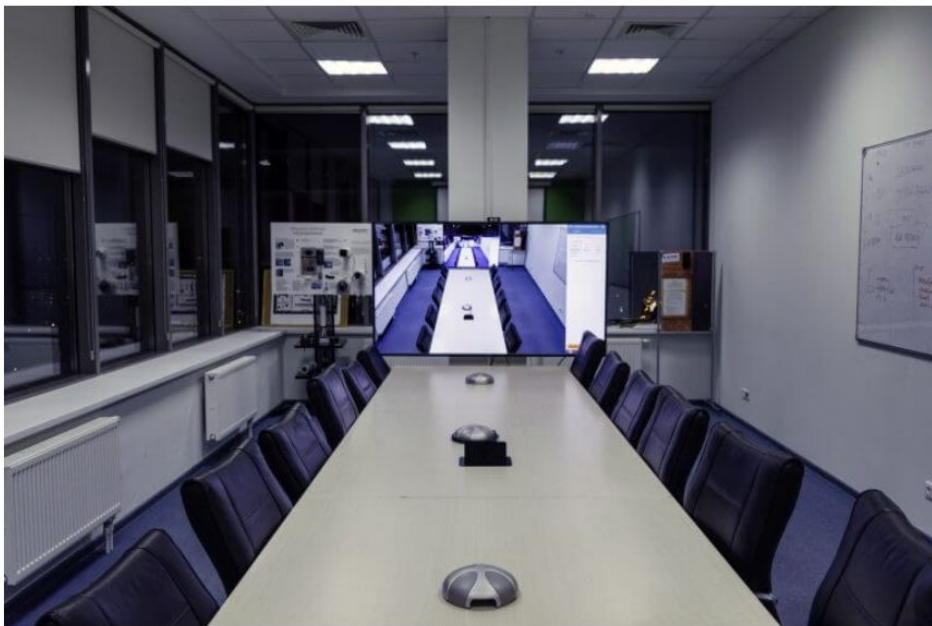

Правительство Московской области