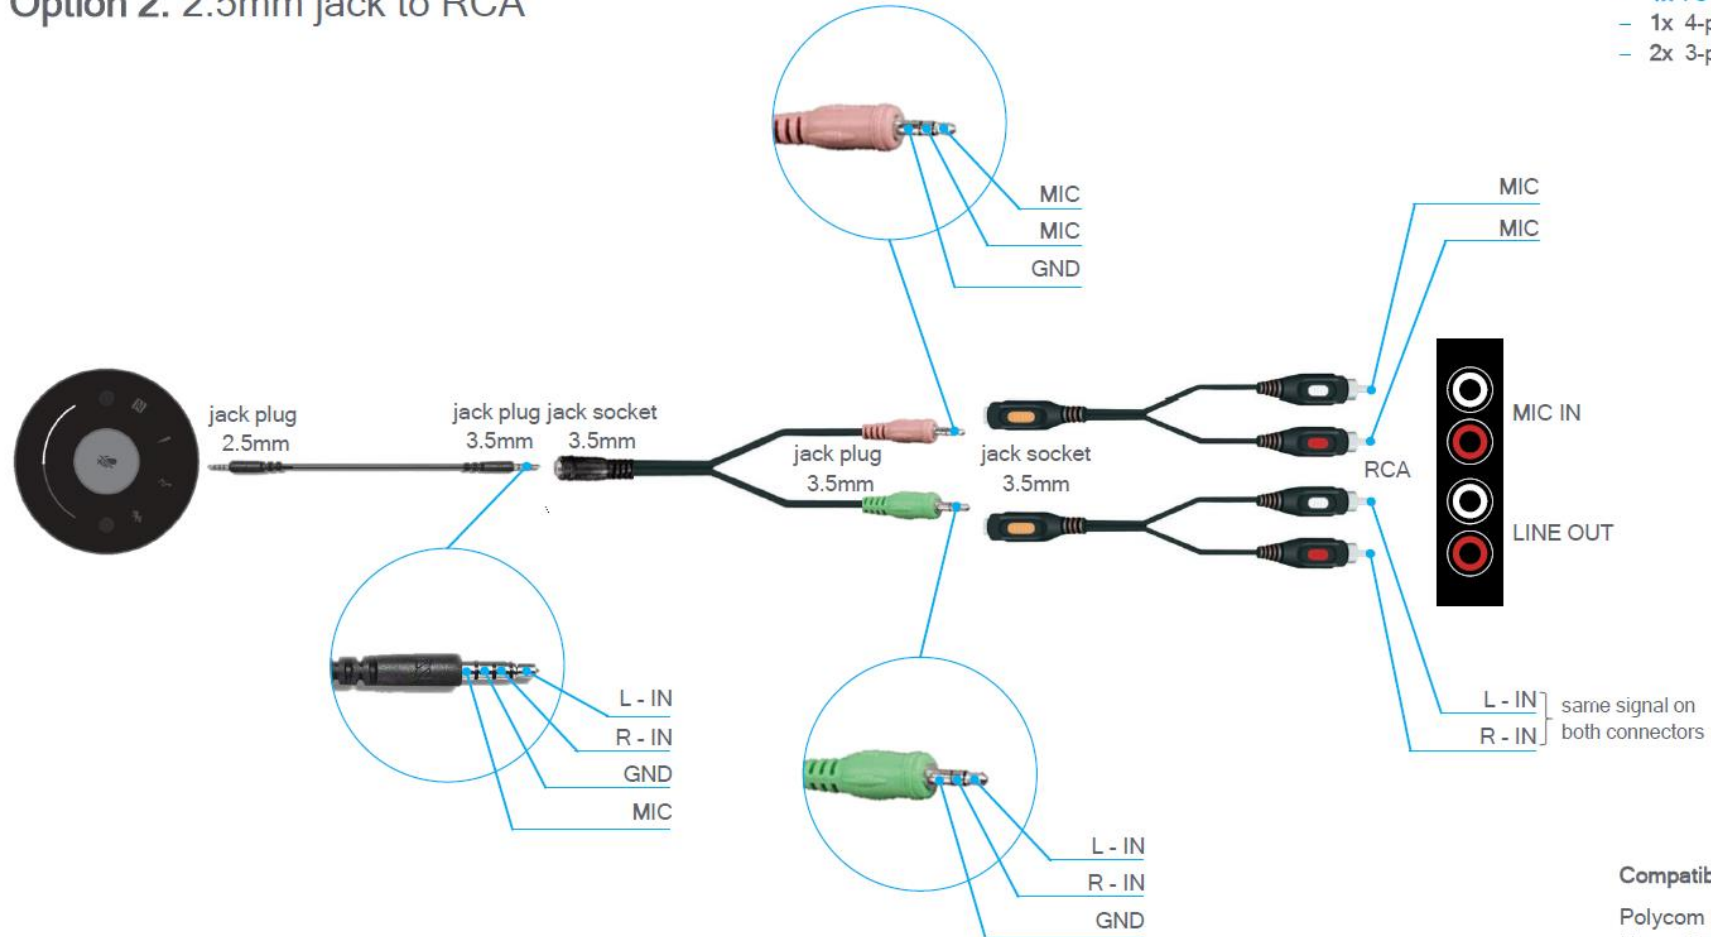

TeamConnect Wireless. Интеграция с ВКС.

CONNECTION GUIDE TO VIDEO CONFERENCE SYSTEMS

Option 2: 2.5mm jack to RCA

Cables:

- 1x TC-W jack cable (506682)
- 1x 4-pin jack adapter to 2x 3.5mm jack plug
- 2x 3-pin jack adapter to 2x RCA