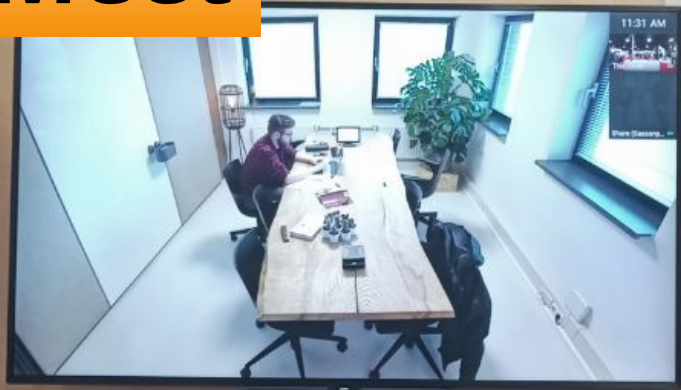

Hangouts Meet