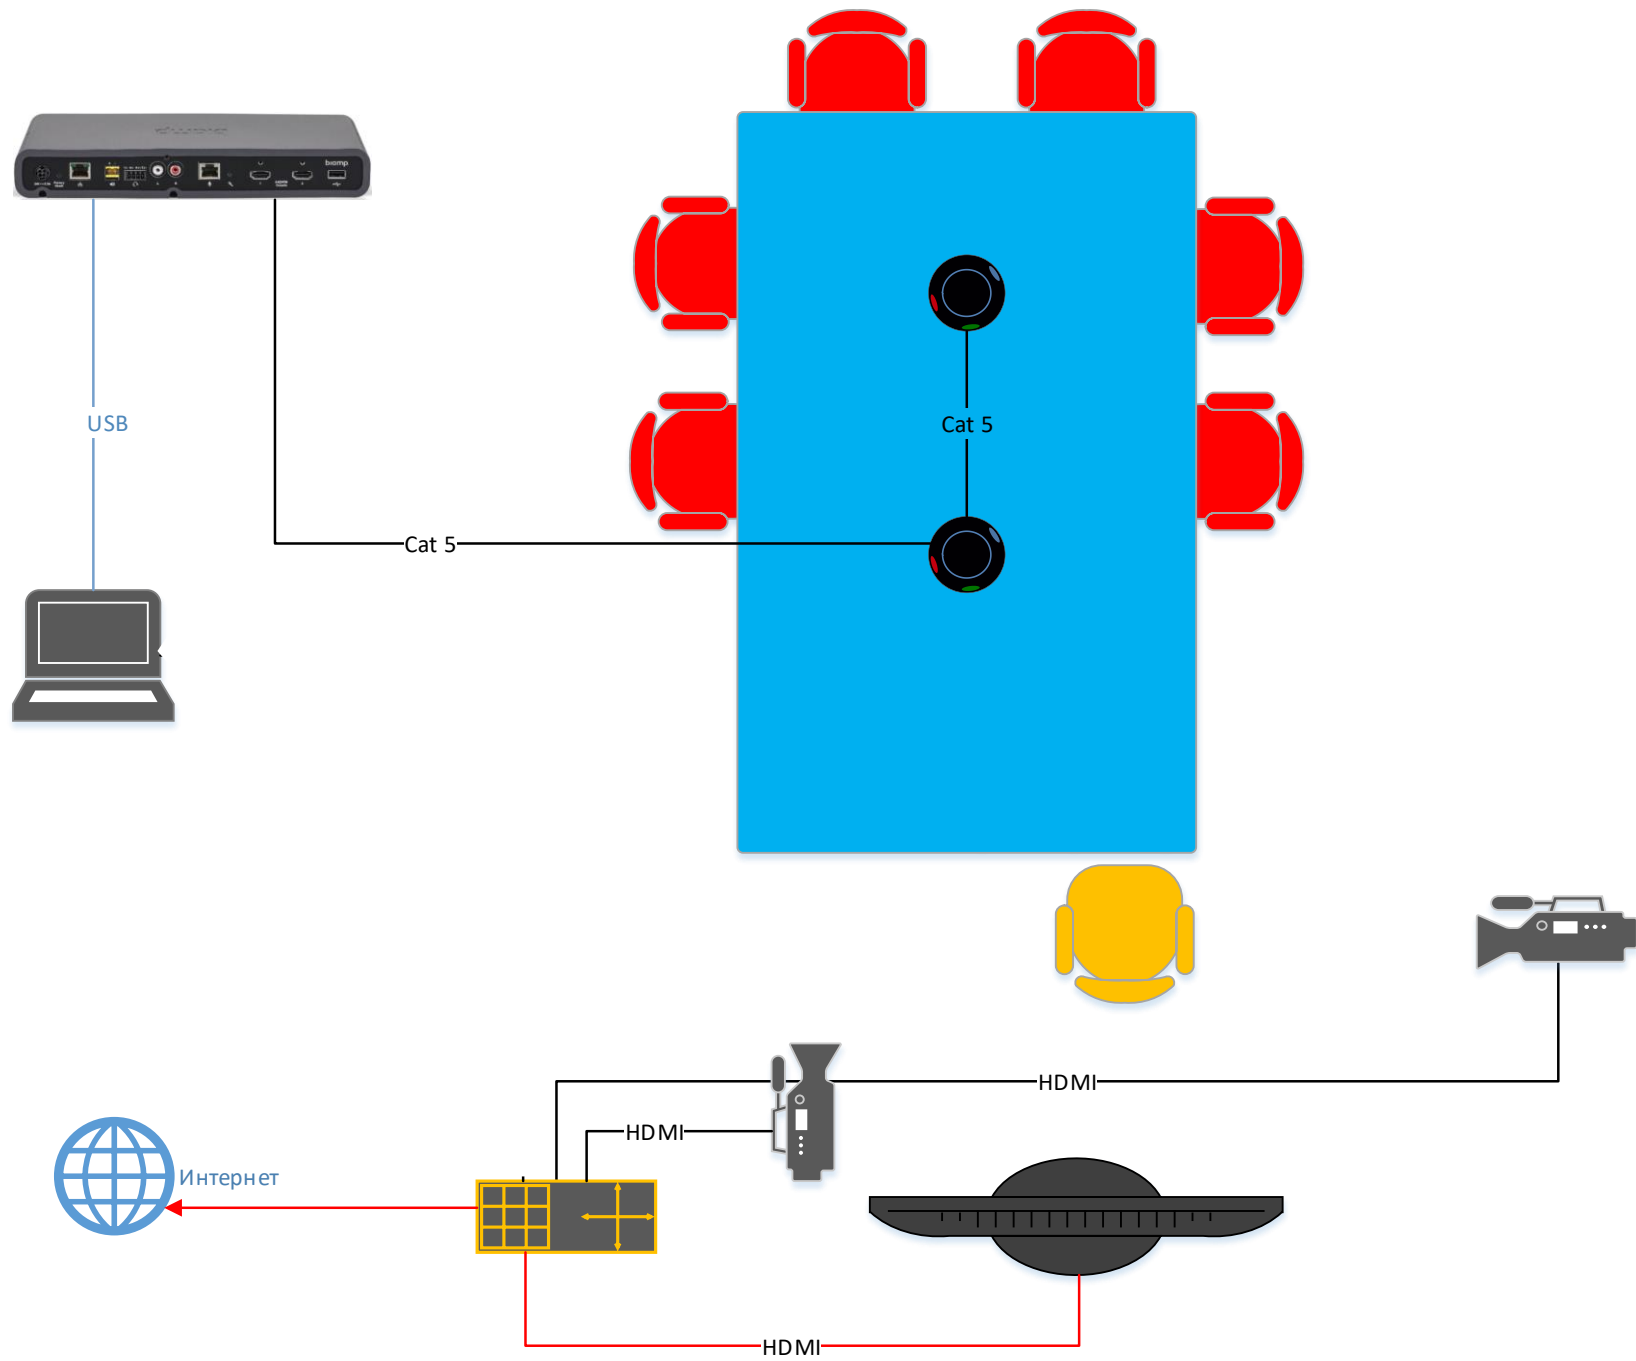

### Integrated USB Hub:

Connects multiple USB accessories (integrated within and connected to the Devio CR-1) to the USB host laptop over a single USB cable. DOES NOT enable communication between connected accessories.

### Auto Switch:

Automatically switches video feed to Display #1. Defaults to USB Video (if enabled), switches to HDMI Pass Through when connection is active.

### Devio USB Echo Cancelling Speakerphone:

Devio USB Echo Cancelling Speakerphone is essentially an integrated USB accessory device that enumerates with the USB host laptop (along with other USB devices connected to the Integrated USB Hub).

USB host connection to laptop

2 USB 3.0 accessory ports

HDMI Pass Through to laptop

NEXT

PGM

RECORDING **STBY** No Signal

AVCHD 1080/60i FH

STREAMING **STBY** 22:41:23