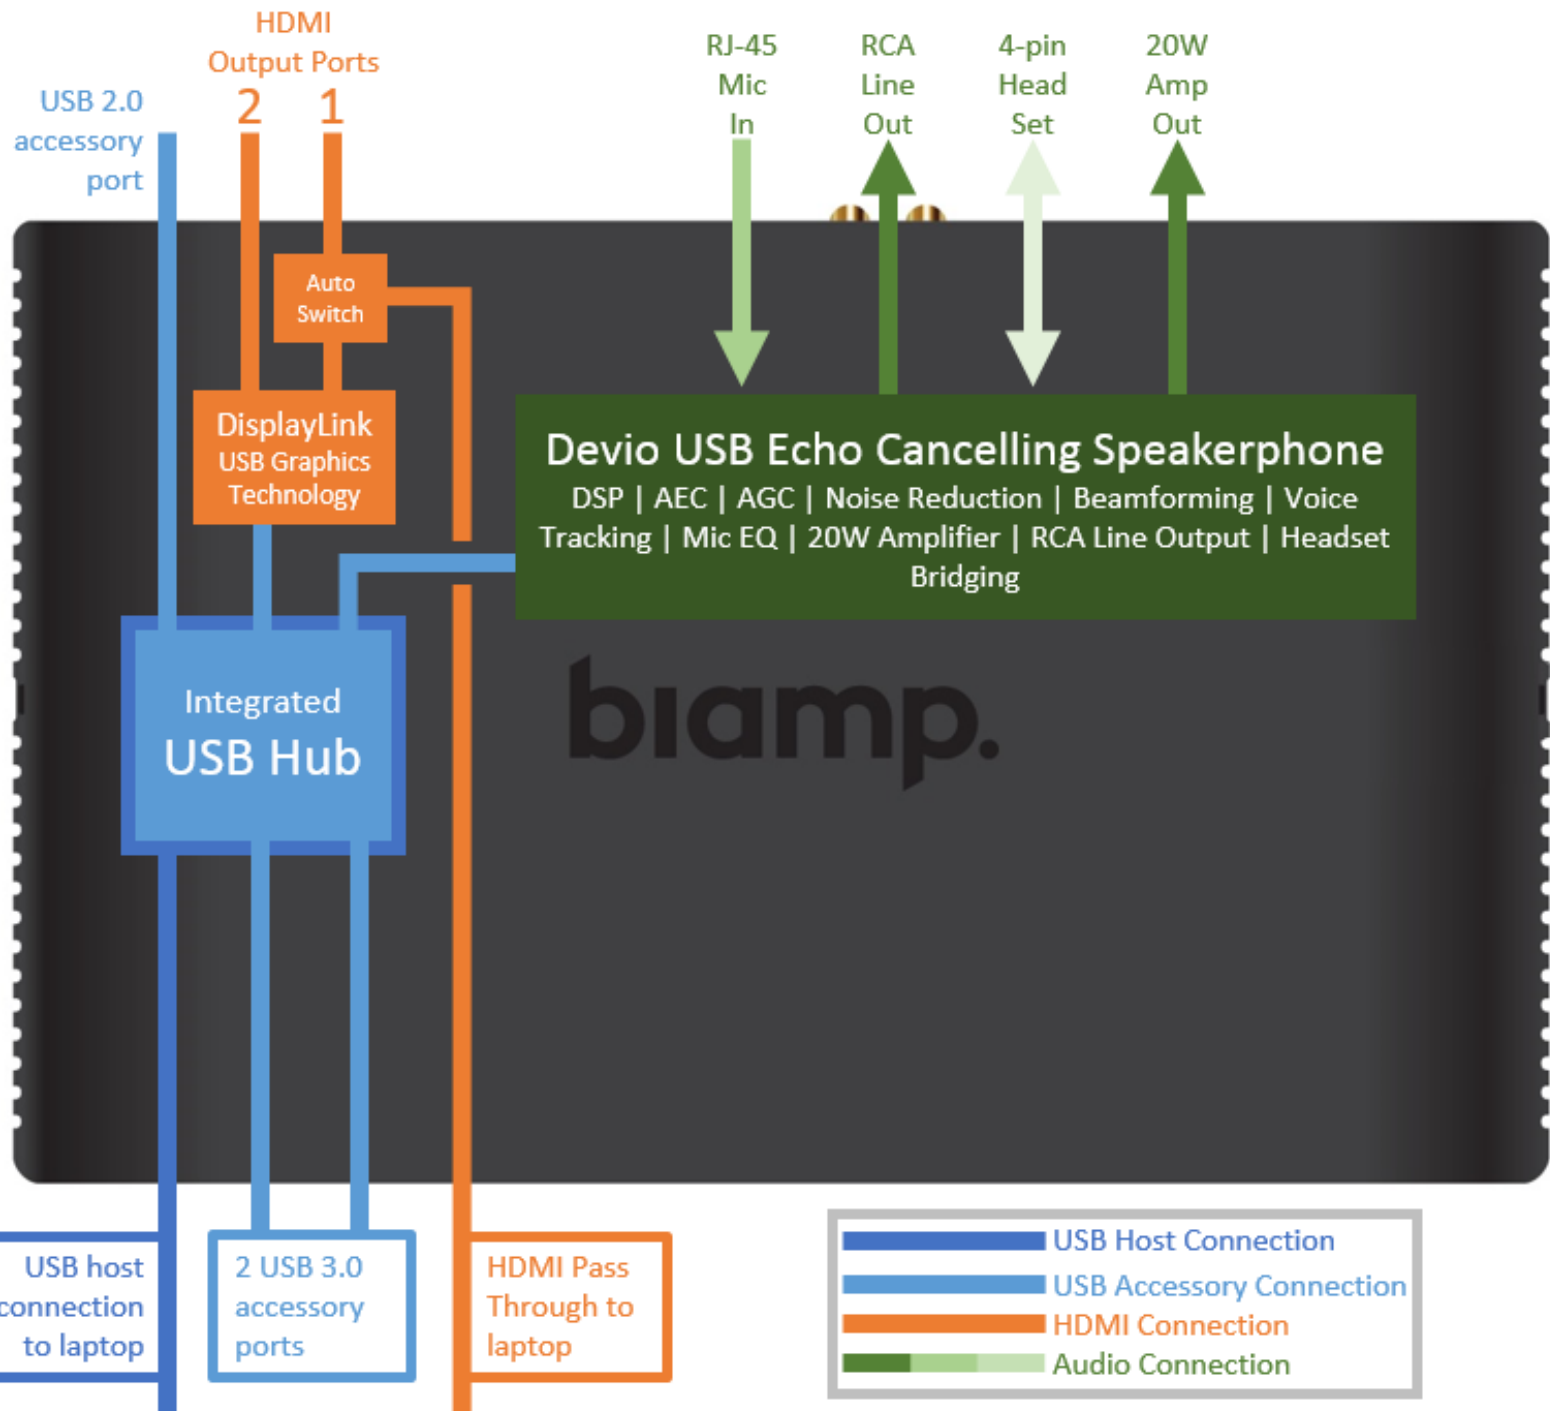

# Слежение за гoлoсoм

### Integrated USB Hub:

Connects multiple USB accessories (integrated within and connected to the Devio CR-1) to the USB host laptop over a single USB cable. DOES NOT enable communication between connected accessories.

### Auto Switch:

Automatically switches video feed to Display #1. Defaults to USB Video (if enabled), switches to HDMI Pass Through when connection is active.

### Devio USB Echo Cancelling Speakerphone:

Devio USB Echo Cancelling Speakerphone is essentially an integrated USB accessory device that enumerates with the USB host laptop (along with other USB devices connected to the Integrated USB Hub).