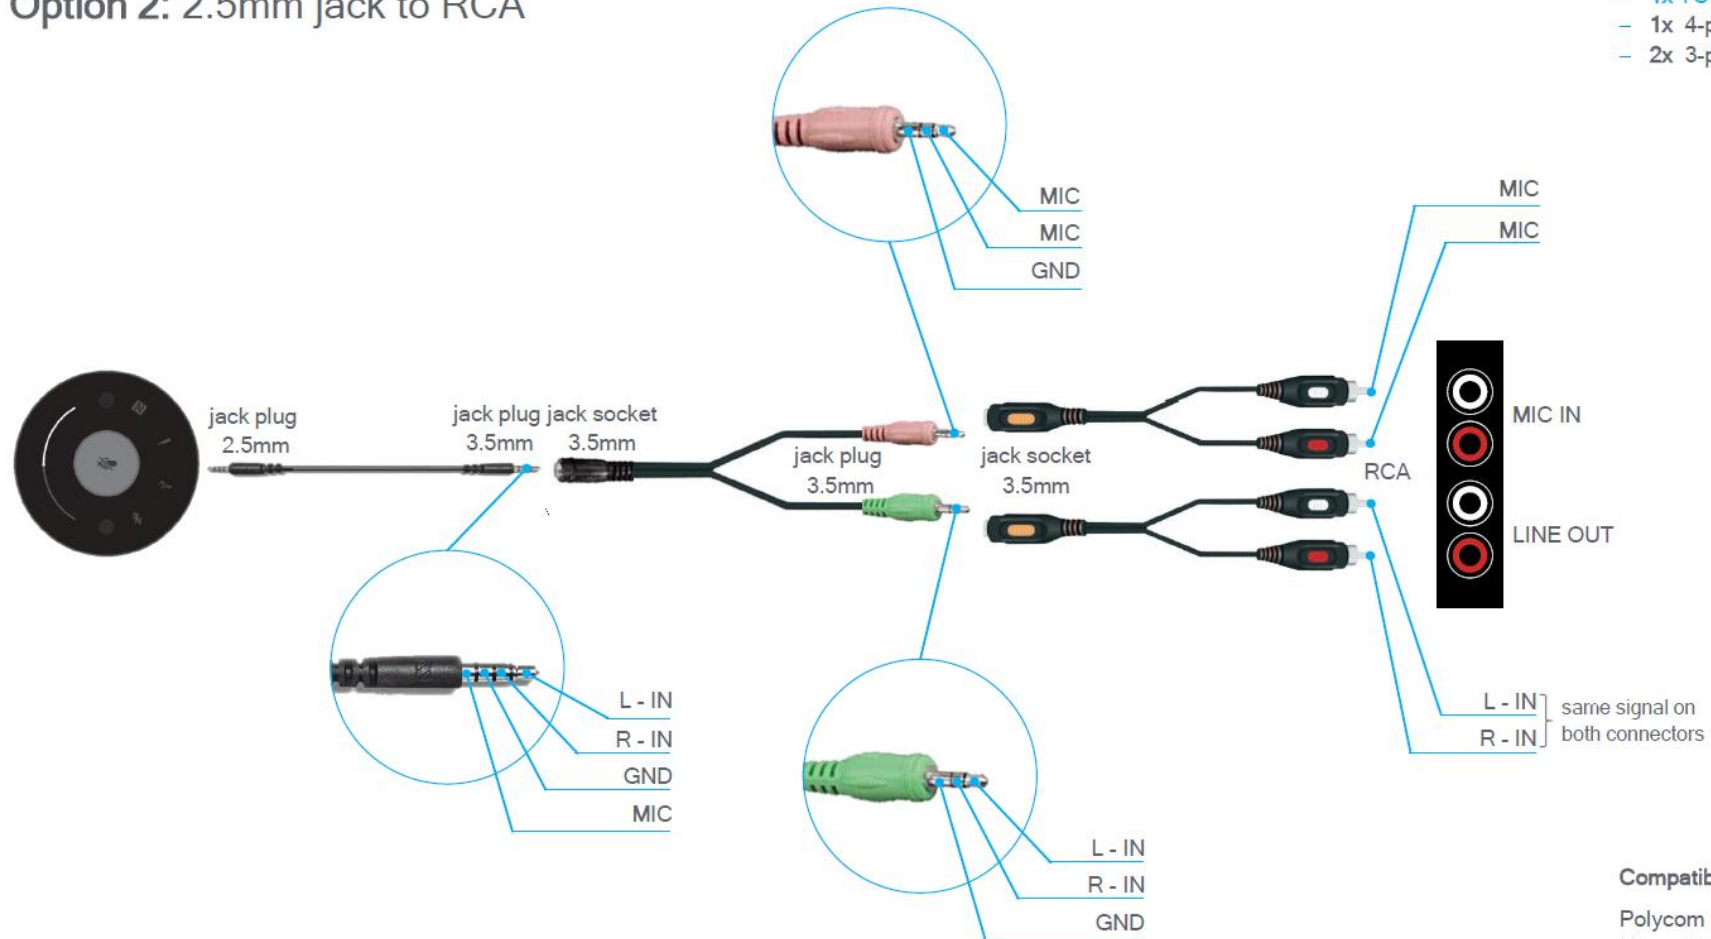

CONNECTION GUIDE TO VIDEO CONFERENCE SYSTEMS

Option 2: 2.5mm jack to RCA

Cables:

- 1x TC-W jack cable (506682)
- 1x 4-pin jack adapter to 2x 3.5mm jack plug
- 2x 3-pin jack adapter to 2x RCA

Compatible for example with: